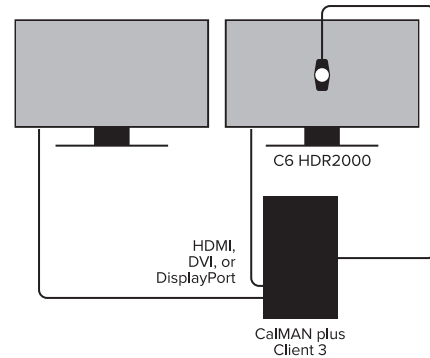

MULTIPLE CONNECTED MONITORS