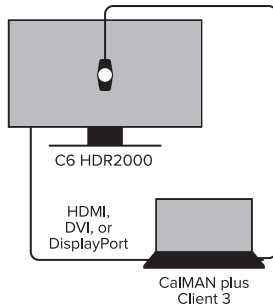

SINGLE CONNECTED MONITOR