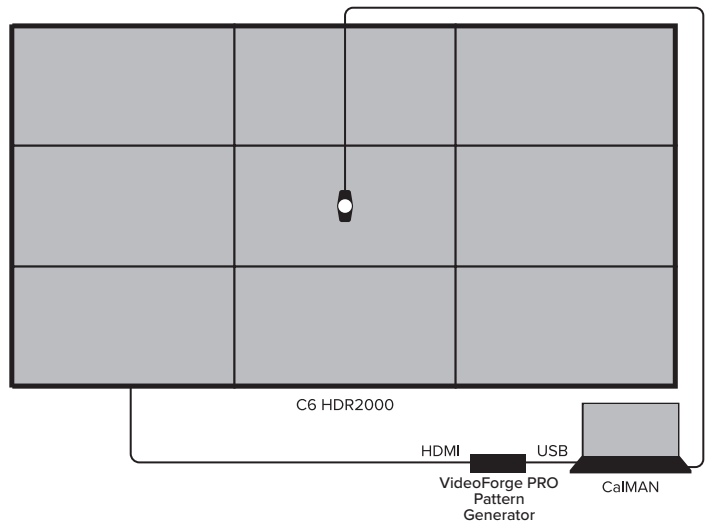

VIDEO WALL USING HARDWARE PATTERN GENERATOR