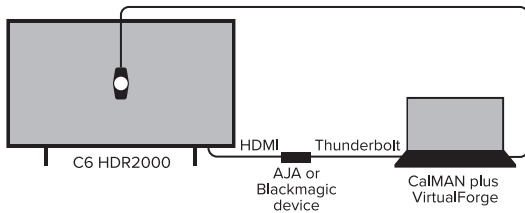

CALIBRATION SETUP

FLAT PANEL DISPLAYS AND PROJECTORS

- Calibration Software - CalMAN Video Pro
- Colorimeter - C6 HDR2000
- Pattern Source
  - VideoForge PRO (hardware) or
  - VirtualForge (software)

TELEVISION USING SOFTWARE PATTERN SOURCE