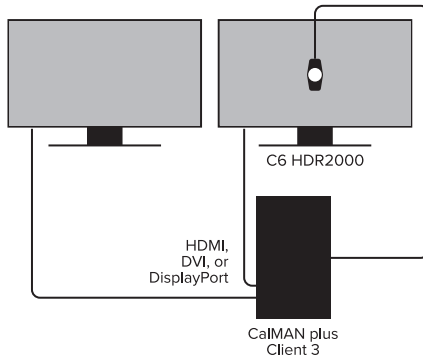

COLOR CONFIDENT |  **CaIMAN**

spectracal.com | +1 925.227.2700 | sales@spectracal.com

CALIBRATION SETUP

FLAT PANEL DISPLAYS AND PROJECTORS

- Calibration Software - CalMAN Video Pro
- Colorimeter - C6 HDR2000
- Pattern Source
 - VideoForge PRO (hardware) or
 - VirtualForge (software)

TELEVISION USING SOFTWARE PATTERN SOURCE

VIDEO WALL USING HARDWARE PATTERN GENERATOR

TELEVISION USING HARDWARE PATTERN GENERATOR

COMPUTER RGB MONITORS

- Calibration Software - CalMAN Video Pro
- Colorimeter - C6 HDR2000
- Pattern Source - Client 3 (software)

LAPTOP SCREEN

MULTIPLE CONNECTED MONITORS

REMOTE CALIBRATION OVER A NETWORK