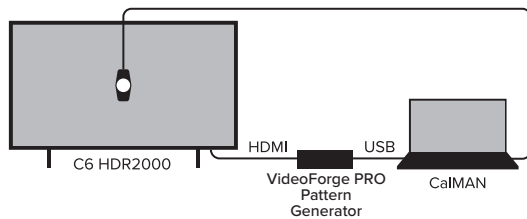

TELEVISION USING HARDWARE PATTERN GENERATOR