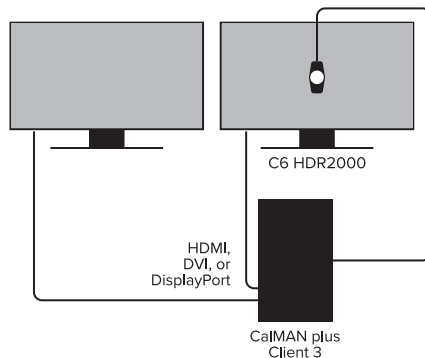

LAPTOP SCREEN

MULTIPLE CONNECTED MONITORS