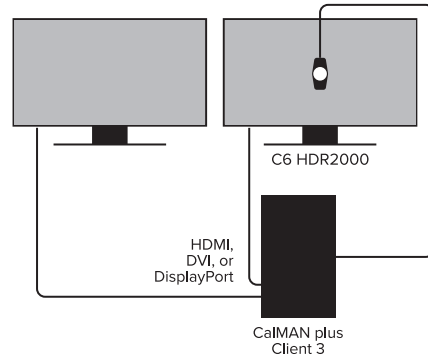

MULTIPLE CONNECTED MONITORS